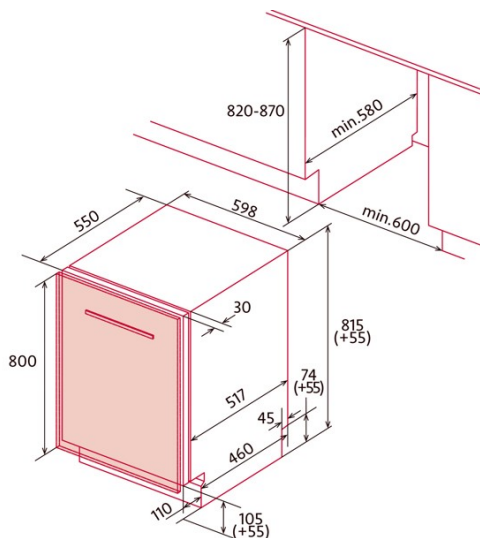

NorCare DW6141 I SL

Cod. 8709

EAN 8435025787094

GENERAL INFORMATION

EAN/UPC	8435025787094
Subfamily	Built-in

Power connection

Nominal voltage (V)	220-240
Nominal frequency (Hz)	50
Nominal input power (W)	1800
Electric shock protection	Class I
Power cord length (m)	1,5
Plug type	Type F

Product sheet according to EU Regulation 2019/2022 - 2019/2017

Default placement settings	14
Energy efficiency class	D
Installation type	Built-in

Control panel

Control type	Soft Touch Buttons
Display	LED
Salt control indicator	√
Rinse aid control indicator	√
Start delay	1-24h
Remaining time indicator	√
Start/Pause	√

Power and water connection

Nominal voltage (V)	220-240
Nominal frequency (Hz)	50
Nominal input power (W)	1800
Electric shock protection	Class I
Power cord length (m)	1,5
Plug type	Type F
Inlet water hose length (m)	1500
Drainage water hose length (m)	1400

Installation

Width (mm)	550
Min. height (mm)	815
Max. height (mm)	815
Depth (mm)	598
Adjustable height	√
Built-in width (mm)	645
Inner height (mm)	890
Built-in depth (mm)	645
Maximum door height (mm)	800
Sliding door	√