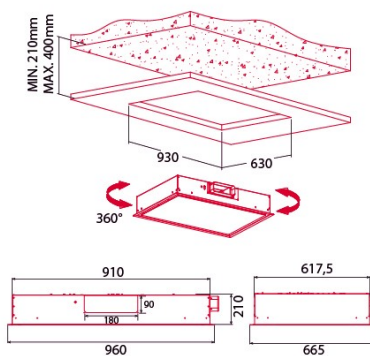

NorBreeze ISLA BESTLA WH 960RF

Cod. 8569

EAN 8422248343688

GENERAL INFORMATION

EAN/UPC	8422248343688
Subfamily	Ceiling

Product sheet according to directives EU65/2014 - EN61591, EN60704-2-13, EN50564

AEC (Annual energy consumption) (kWh/year)	43,9
EI class (energy efficiency class)	A+
FDE (fluid dynamic efficiency)	36,7
FDE class (fluid dynamic efficiency class)	A
LE (light efficiency) (lux/W)	26,3
LE class (light efficiency class)	B
GFE (grease filtering efficiency)	58,6
GFE class (grease filtering efficiency class)	E
Airflow in normal mode MIN (m3/h)	300
Airflow in normal mode MAX (m3/h)	640
Airflow in boost mode MIN (m3/h)	800
Acoustic power in normal mode MIN (dB)	47
Acoustic power in normal mode MAX (dB)	62
Acoustic power boost mode (dB)	64
Po (energy consumption in off mode) (W)	0,46
Ps (energy consumption in standby mode) (W)	0

Integration directive EU 66/2014

f (time increase factor)	0,7
EI (Energy Efficiency Index)	42,3
QBEP (maximum efficiency at air flow point) (m3/h)	393,7
PBEP (maximum efficiency at pressure point) (Pa)	519
WBEP (power consumption at maximum efficiency) (W)	154,7
WL (nominal power lighting system) (W)	6
EMIDDLE (Average illuminance on the cooking surface) (lux)	166

External Dimensions

Width (mm)	930
Depth (mm)	630
Maximum total height (mm)	400
Minimum total height (mm)	140
Diamètre de sortie (mm)	180x90

Characteristics

Motor quantity	1
Motor model	S6
Maximum pressure (Pa)	470
Filter technology	Aluminium mesh
Control technology	Electronic Touch Control
Booster	✓
Power levels	6
Timer	✓
Filter saturation indicator	✓
Charcoal filter replacement indicator	-
Dimmer function	✓
Connectivity	✓
Remote control	✓
Display	Display

Lighting

Light model	SSLED
Ray technology	LED

Installation

Minimum distance to electric plate (mm)	650
Minimum distance to gas plate (mm)	650
Recirculation option	✓
Charcoal filter	✓
Inner shield	-

Electric connection