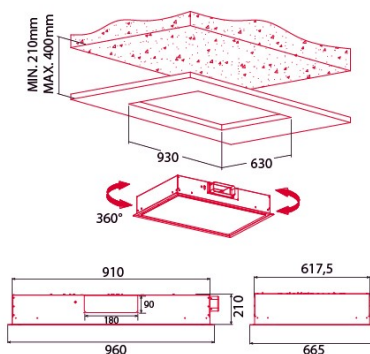

NorBreeze ISLA BESTLA X 960RF

Cod. 8568

EAN 8422248343695

GENERAL INFORMATION

EAN/UPC	8422248343695
Subfamily	Ceiling

Product sheet according to directives EU65/2014 - EN61591, EN60704-2-13, EN50564

AEC (Annual energy consumption) (kWh/year)	43,9
EI class (energy efficiency class)	A+
FDE (fluid dynamic efficiency)	36,7
FDE class (fluid dynamic efficiency class)	A
LE (light efficiency) (lux/W)	26,3
LE class (light efficiency class)	B
GFE (grease filtering efficiency)	58,6
GFE class (grease filtering efficiency class)	E
Airflow in normal mode MIN (m3/h)	300
Airflow in normal mode MAX (m3/h)	640
Airflow in boost mode MIN (m3/h)	800
Acoustic power in normal mode MIN (dB)	47
Acoustic power in normal mode MAX (dB)	62
Acoustic power boost mode (dB)	64
Po (energy consumption in off mode) (W)	0,46
Ps (energy consumption in standby mode) (W)	0

Integration directive EU 66/2014

f (time increase factor)	0,7
EI (Energy Efficiency Index)	42,3
QBEP (maximum efficiency at air flow point) (m3/h)	393,7
PBEP (maximum efficiency at pressure point) (Pa)	519
WBEP (power consumption at maximum efficiency) (W)	154,7
WL (nominal power lighting system) (W)	6
EMIDDLE (Average illuminance on the cooking surface) (lux)	166

External Dimensions

Width (mm)	930
Depth (mm)	630
Maximum total height (mm)	400
Minimum total height (mm)	140
Diamètre de sortie (mm)	180x90

Characteristics

Motor quantity	1
Motor model	S6
Maximum pressure (Pa)	470
Filter technology	Aluminium mesh
Control technology	Electronic Touch Control
Booster	✓
Power levels	6
Timer	✓
Filter saturation indicator	✓
Charcoal filter replacement indicator	-
Dimmer function	✓
Connectivity	✓
Remote control	✓
Display	Display

Lighting

Light model	SSLED
Ray technology	LED

Installation

Minimum distance to electric plate (mm)	650
Minimum distance to gas plate (mm)	650
Recirculation option	✓
Charcoal filter	✓
Inner shield	-

Electric connection