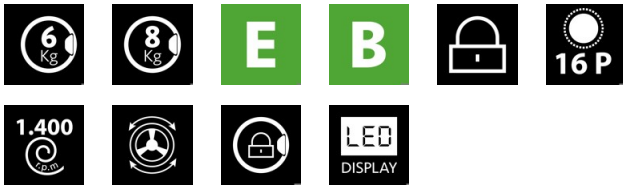

NorCare WD1480 I

Cod. 4198

EAN 8435025741980

GENERAL INFORMATION

EAN/UPC	8435025741980
Subfamily	Washerdryer

Product sheet

Installation type	Built_in

Control

Control type	Knob + Soft Touch Buttons
Display	LED
ON/OFF button	✓
Start/Pause	✓
Start delay	1-24h
Wash temperature selector	✓
Spin speed selector	✓
Dry level selector	✓
Child lock indicator	✓
Remaining time indicator	✓

Programmes and functions

Number of programmes	16
Programme 1 - Name	Cotton
Programme 2 - Name	1 Hour W/D
Programme 3 - Name	Jeans
Programme 4 - Name	Mix
Programme 5 - Name	Rinse and Spin
Programme 6 - Name	Dry only
Programme 7 - Name	Spin Only
Programme 8 - Name	Quick
Programme 9 - Name	Sport Wear
Programme 10 - Name	Baby Care
Programme 11 - Name	Wool
Programme 12 - Name	Wash and Dry
Programme 13 - Name	20°C
Programme 14 - Name	ECO 40-60
Programme 15 - Name	Intensive
Programme 16 - Name	Customized
Pre-wash function	✓
Extra rinse function	✓
Add clothes function	✓
Automatic cleaning function	✓

General features

Motor type	AC
Drum type	Stainless Steel
Hatch door diameter [cm]	31
Filter	Accesible
Antibacterial gasket	✓
Foam reduction system	✓
Load self-adjustment	✓
Child lock	✓
Overheating protection	✓

Installation

Width (mm)	590
Min. height (mm)	830
Max. height (mm)	830
Depth (mm)	540
Adjustable height	✓
Built-in width (mm)	600
Inner height (mm)	840
Built-in depth (mm)	580

Power and water connection