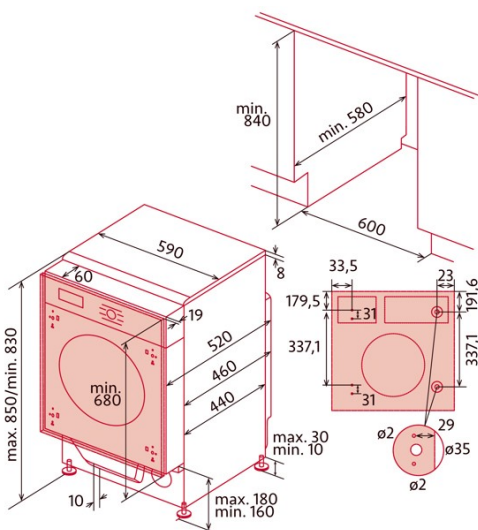

NorCare WD1480 I

Cod. 4198

EAN 8435025741980

GENERAL INFORMATION

EAN/UPC	8435025741980
Subfamily	Washerdryer

Product sheet

Installation type	Built_in

Control

Control type	Knob + Soft Touch Buttons
Display	LED
ON/OFF button	✓
Start/Pause	✓
Start delay	1-24h
Wash temperature selector	✓
Spin speed selector	✓
Dry level selector	✓
Child lock indicator	✓
Remaining time indicator	✓

Programmes and functions

Number of programmes	16
Programme 1 - Name	Cotton
Programme 2 - Name	1 Hour W/D
Programme 3 - Name	Jeans
Programme 4 - Name	Mix
Programme 5 - Name	Rinse and Spin
Programme 6 - Name	Dry only
Programme 7 - Name	Spin Only
Programme 8 - Name	Quick
Programme 9 - Name	Sport Wear
Programme 10 - Name	Baby Care
Programme 11 - Name	Wool
Programme 12 - Name	Wash and Dry
Programme 13 - Name	20°C
Programme 14 - Name	ECO 40-60
Programme 15 - Name	Intensive
Programme 16 - Name	Customized
Pre-wash function	✓
Extra rinse function	✓
Add clothes function	✓
Automatic cleaning function	✓

General features

Motor type	AC
Drum type	Stainless Steel
Hatch door diameter [cm]	31
Filter	Accesible
Antibacterial gasket	✓
Foam reduction system	✓
Load self-adjustment	✓
Child lock	✓
Overheating protection	✓

Installation

Width (mm)	590
Min. height (mm)	830
Max. height (mm)	830
Depth (mm)	540
Adjustable height	✓
Built-in width (mm)	600
Inner height (mm)	840
Built-in depth (mm)	580

Power and water connection