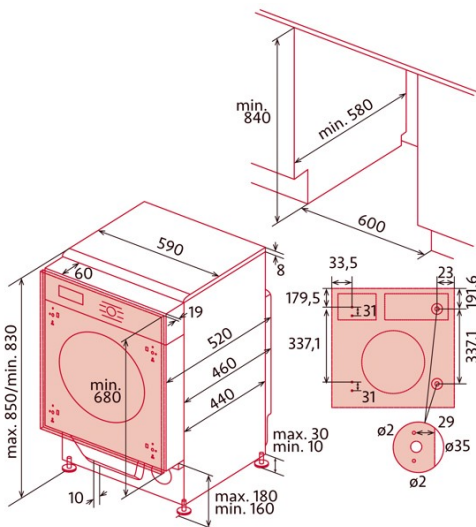

NorCare WD1480 I

Cod. 4198

EAN 8435025741980

GENERAL INFORMATION

EAN/UPC	8435025741980
Subfamily	Washerdryer

Product sheet

Installation type	Built_in
-------------------	----------

Control

Control type	Knob + Soft Touch Buttons
Display	LED
ON/OFF button	√
Start/Pause	√
Start delay	1-24h
Wash temperature selector	√
Spin speed selector	√
Dry level selector	√
Child lock indicator	√
Remaining time indicator	√

General features

Motor type	AC
Drum type	Stainless Steel
Hatch door diameter [cm]	31
Filter	Accesible
Antibacterial gasket	√
Foam reduction system	√
Load self-adjustment	√
Child lock	√
Overheating protection	√

Installation

Width (mm)	590
Min. height (mm)	830
Max. height (mm)	830
Depth (mm)	540
Adjustable height	√
Built-in width (mm)	600
Inner height (mm)	840
Built-in depth (mm)	580

Power and water connection

Nominal voltage (V)	220-240
Nominal frequency (Hz)	50
Nominal input power (W)	1900
Electric shock protection	Class I
Power cord length (m)	1,5
Plug type	Type F
Inlet water hose length (m)	1
Drainage water hose length (m)	1,6