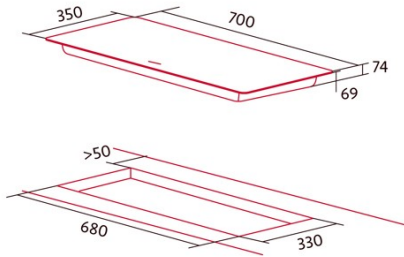

NorCook IH N7003 BK

Cod. 4126

EAN 8435025741263

4126_NorCook IH N7003 BK

GENERAL INFORMATION

EAN/UPC	8435025741263
Subfamily	Induction

Product sheet

Number of cooking zones	3
Zone 1: Technology	Induction
Zone 1: Type of zone	Simple
Zone 1: Position	Front Left
Zone 1: Zone diameter (mm)	18
Zone 1: Power (kW)	1,4
Zone 1: Consumption (Wh / kg)	181
Zone 1B: Zone diameter (mm)	N/A
Zone 1C: Zone diameter (mm)	N/A
Zone 2: Technology	Induction
Zone 2: Type of zone	Simple
Zone 2: Position	Rear Centre
Zone 2: Zone diameter (mm)	18
Zone 2: Power (kW)	1,4
Zone 2: Consumption (Wh / kg)	181
Zone 2B: Zone diameter (mm)	N/A
Zone 2C: Zone diameter (mm)	N/A
Zone 3: Technology	Induction
Zone 3: Type of zone	Simple
Zone 3: Position	Right
Zone 3: Zone diameter (mm)	22
Zone 3: Power (kW)	2,3
Zone 3: Booster (kW)	3
Zone 3: Consumption (Wh / kg)	183
Zone 3B: Zone diameter (mm)	N/A
Zone 3C: Zone diameter (mm)	N/A
Zone 4: Technology	N/A
Zone 4: Type of zone	N/A
Zone 4: Position	N/A
Zone 4: Zone diameter (mm)	N/A
Zone 4B: Zone diameter (mm)	N/A
Zone 4C: Zone diameter (mm)	N/A
Zone 5: Technology	N/A
Zone 5: Type of zone	N/A
Zone 5: Position	N/A
Zone 5: Zone diameter (mm)	N/A
Zone 5B: Zone diameter (mm)	N/A
Zone 5C: Zone diameter (mm)	N/A
Zone 6: Technology	N/A
Zone 6: Type of zone	N/A
Zone 6: Position	N/A
Zone 6: Zone diameter (mm)	N/A
Zone 6B: Zone diameter (mm)	N/A
Zone 6C: Zone diameter (mm)	N/A

Dimensions

Width (mm)	700
Height (mm)	74
Depth (mm)	350
Built-in width (mm)	680
Built-in depth (mm)	330
Easy installation system	Quick Fix

Finishing

Material	Glass
Bevel	Front
Frame	No
Cooking supports	N/A