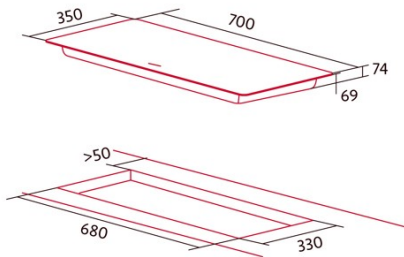

NorCook IH N7003 BK

Cod. 4126

EAN 8435025741263

4126_NorCook IH N7003 BK

GENERAL INFORMATION

EAN/UPC	8435025741263
Subfamily	Induction

Product sheet

Number of cooking zones	3
Zone 1: Technology	Induction
Zone 1: Type of zone	Simple
Zone 1: Position	Front Left
Zone 1: Zone diameter (mm)	18
Zone 1: Power (kW)	1,4
Zone 1: Consumption (Wh / kg)	181
Zone 1B: Zone diameter (mm)	N/A
Zone 1C: Zone diameter (mm)	N/A
Zone 2: Technology	Induction
Zone 2: Type of zone	Simple
Zone 2: Position	Rear Centre
Zone 2: Zone diameter (mm)	18
Zone 2: Power (kW)	1,4
Zone 2: Consumption (Wh / kg)	181
Zone 2B: Zone diameter (mm)	N/A
Zone 2C: Zone diameter (mm)	N/A
Zone 3: Technology	Induction
Zone 3: Type of zone	Simple
Zone 3: Position	Right
Zone 3: Zone diameter (mm)	22
Zone 3: Power (kW)	2,3
Zone 3: Booster (kW)	3
Zone 3: Consumption (Wh / kg)	183
Zone 3B: Zone diameter (mm)	N/A
Zone 3C: Zone diameter (mm)	N/A
Zone 4: Technology	N/A
Zone 4: Type of zone	N/A
Zone 4: Position	N/A
Zone 4: Zone diameter (mm)	N/A
Zone 4B: Zone diameter (mm)	N/A
Zone 4C: Zone diameter (mm)	N/A
Zone 5: Technology	N/A
Zone 5: Type of zone	N/A
Zone 5: Position	N/A
Zone 5: Zone diameter (mm)	N/A
Zone 5B: Zone diameter (mm)	N/A
Zone 5C: Zone diameter (mm)	N/A
Zone 6: Technology	N/A
Zone 6: Type of zone	N/A
Zone 6: Position	N/A
Zone 6: Zone diameter (mm)	N/A
Zone 6B: Zone diameter (mm)	N/A
Zone 6C: Zone diameter (mm)	N/A

Dimensions

Width (mm)	700
Height (mm)	74
Depth (mm)	350
Built-in width (mm)	680
Built-in depth (mm)	330
Easy installation system	Quick Fix

Finishing

Material	Glass
Bevel	Front
Frame	No
Cooking supports	N/A