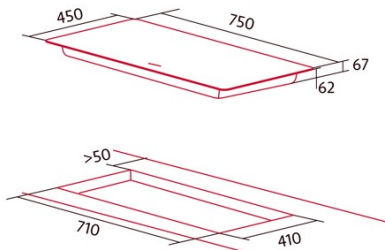

NorCook VH N7502

Cod. 4117

EAN 8435025741171

4117_NorCook VH N7502 BK

GENERAL INFORMATION

EAN/UPC	8435025741171
Subfamily	Radiant

Product sheet

Number of cooking zones	2
Zone 1: Technology	Radiant
Zone 1: Type of zone	Double
Zone 1: Position	Left
Zone 1: Zone diameter (mm)	27
Zone 1: Power (kW)	2,4
Zone 1: Consumption (Wh / kg)	193,5
Zone 1B: Zone diameter (mm)	21
Zone 1B: Power (kW)	1,5
Zone 1C: Zone diameter (mm)	N/A
Zone 2: Technology	Radiant
Zone 2: Type of zone	Simple
Zone 2: Position	Right
Zone 2: Zone diameter (mm)	18
Zone 2: Power (kW)	1,8
Zone 2: Consumption (Wh / kg)	146,2
Zone 2B: Zone diameter (mm)	N/A
Zone 2C: Zone diameter (mm)	N/A
Zone 3: Technology	N/A
Zone 3: Type of zone	N/A
Zone 3: Position	N/A
Zone 3: Zone diameter (mm)	N/A
Zone 3B: Zone diameter (mm)	N/A
Zone 3C: Zone diameter (mm)	N/A
Zone 4: Technology	N/A
Zone 4: Type of zone	N/A
Zone 4: Position	N/A
Zone 4: Zone diameter (mm)	N/A
Zone 4B: Zone diameter (mm)	N/A
Zone 4C: Zone diameter (mm)	N/A
Zone 5: Technology	N/A
Zone 5: Type of zone	N/A
Zone 5: Position	N/A
Zone 5: Zone diameter (mm)	N/A
Zone 5B: Zone diameter (mm)	N/A
Zone 5C: Zone diameter (mm)	N/A
Zone 6: Technology	N/A
Zone 6: Type of zone	N/A
Zone 6: Position	N/A
Zone 6: Zone diameter (mm)	N/A
Zone 6B: Zone diameter (mm)	N/A
Zone 6C: Zone diameter (mm)	N/A

Dimensions

Width (mm)	750
Height (mm)	67
Depth (mm)	450
Built-in width (mm)	710
Built-in depth (mm)	410
Easy installation system	Quick Fix

Finishing

Material	Glass
Bevel	Front
Frame	No
Cooking supports	N/A