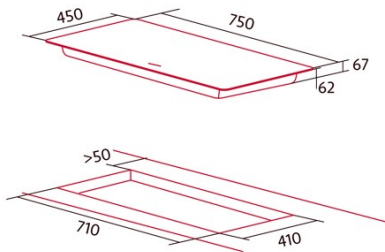

NorCook VH N7502

Cod. 4117

EAN 8435025741171

4117_NorCook VH N7502 BK

GENERAL INFORMATION

EAN/UPC	8435025741171
Subfamily	Radiant

Product sheet

Number of cooking zones	2
Zone 1: Technology	Radiant
Zone 1: Type of zone	Double
Zone 1: Position	Left
Zone 1: Zone diameter (mm)	27
Zone 1: Power (kW)	2,4
Zone 1: Consumption (Wh / kg)	193,5
Zone 1B: Zone diameter (mm)	21
Zone 1B: Power (kW)	1,5
Zone 1C: Zone diameter (mm)	N/A
Zone 2: Technology	Radiant
Zone 2: Type of zone	Simple
Zone 2: Position	Right
Zone 2: Zone diameter (mm)	18
Zone 2: Power (kW)	1,8
Zone 2: Consumption (Wh / kg)	146,2
Zone 2B: Zone diameter (mm)	N/A
Zone 2C: Zone diameter (mm)	N/A
Zone 3: Technology	N/A
Zone 3: Type of zone	N/A
Zone 3: Position	N/A
Zone 3: Zone diameter (mm)	N/A
Zone 3B: Zone diameter (mm)	N/A
Zone 3C: Zone diameter (mm)	N/A
Zone 4: Technology	N/A
Zone 4: Type of zone	N/A
Zone 4: Position	N/A
Zone 4: Zone diameter (mm)	N/A
Zone 4B: Zone diameter (mm)	N/A
Zone 4C: Zone diameter (mm)	N/A
Zone 5: Technology	N/A
Zone 5: Type of zone	N/A
Zone 5: Position	N/A
Zone 5: Zone diameter (mm)	N/A
Zone 5B: Zone diameter (mm)	N/A
Zone 5C: Zone diameter (mm)	N/A
Zone 6: Technology	N/A
Zone 6: Type of zone	N/A
Zone 6: Position	N/A
Zone 6: Zone diameter (mm)	N/A
Zone 6B: Zone diameter (mm)	N/A
Zone 6C: Zone diameter (mm)	N/A

Dimensions

Width (mm)	750
Height (mm)	67
Depth (mm)	450
Built-in width (mm)	710
Built-in depth (mm)	410
Easy installation system	Quick Fix

Finishing

Material	Glass
Bevel	Front
Frame	No
Cooking supports	N/A