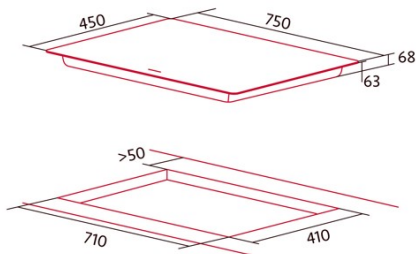

NorCook IV N7503 BK

Cod. 4115

EAN 8435025741157

4115_NorCook IV N7503 BK

GENERAL INFORMATION

EAN/UPC	8435025741157
Subfamily	Mixed

Product sheet

Number of cooking zones	3
Zone 1: Technology	Radiant
Zone 1: Type of zone	Triple
Zone 1: Position	Left
Zone 1: Zone diameter (mm)	27
Zone 1: Power (kW)	2,7
Zone 1: Consumption (Wh / kg)	140,1
Zone 1B: Zone diameter (mm)	21
Zone 1B: Power (kW)	1,95
Zone 1C: Zone diameter (mm)	14,5
Zone 1C: Power (kW)	1,05
Zone 2: Technology	Induction
Zone 2: Type of zone	Simple
Zone 2: Position	Rear Centre
Zone 2: Zone diameter (mm)	18
Zone 2: Power (kW)	1,4
Zone 2: Consumption (Wh / kg)	184,9
Zone 2B: Zone diameter (mm)	N/A
Zone 2C: Zone diameter (mm)	N/A
Zone 3: Technology	Induction
Zone 3: Type of zone	Simple
Zone 3: Position	Front Right
Zone 3: Zone diameter (mm)	22
Zone 3: Power (kW)	2,3
Zone 3: Booster (kW)	3
Zone 3: Consumption (Wh / kg)	176,3
Zone 3B: Zone diameter (mm)	N/A
Zone 3C: Zone diameter (mm)	N/A
Zone 4: Technology	N/A
Zone 4: Type of zone	N/A
Zone 4: Position	N/A
Zone 4: Zone diameter (mm)	N/A
Zone 4B: Zone diameter (mm)	N/A
Zone 4C: Zone diameter (mm)	N/A
Zone 5: Technology	N/A
Zone 5: Type of zone	N/A
Zone 5: Position	N/A
Zone 5: Zone diameter (mm)	N/A
Zone 5B: Zone diameter (mm)	N/A
Zone 5C: Zone diameter (mm)	N/A
Zone 6: Technology	N/A
Zone 6: Type of zone	N/A
Zone 6: Position	N/A
Zone 6: Zone diameter (mm)	N/A
Zone 6B: Zone diameter (mm)	N/A
Zone 6C: Zone diameter (mm)	N/A

Dimensions

Width (mm)	750
Height (mm)	68
Depth (mm)	450
Built-in width (mm)	710
Built-in depth (mm)	410
Easy installation system	Quick Fix

Finishing

Material	Glass
Bevel	Front
Frame	No
Cooking supports	N/A