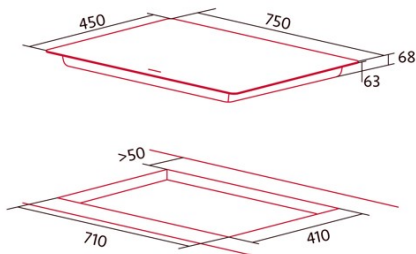

GENERAL INFORMATION

EAN/UPC	8435025741157
Subfamily	Mixed

Product sheet

Number of cooking zones	3
Zone 1: Technology	Radiant
Zone 1: Type of zone	Triple
Zone 1: Position	Left
Zone 1: Zone diameter (mm)	27
Zone 1: Power (kW)	2,7
Zone 1: Consumption (Wh / kg)	140,1
Zone 1B: Zone diameter (mm)	21
Zone 1B: Power (kW)	1,95
Zone 1C: Zone diameter (mm)	14,5
Zone 1C: Power (kW)	1,05
Zone 2: Technology	Induction
Zone 2: Type of zone	Simple
Zone 2: Position	Rear Centre
Zone 2: Zone diameter (mm)	18
Zone 2: Power (kW)	1,4
Zone 2: Consumption (Wh / kg)	184,9
Zone 2B: Zone diameter (mm)	N/A
Zone 2C: Zone diameter (mm)	N/A
Zone 3: Technology	Induction
Zone 3: Type of zone	Simple
Zone 3: Position	Front Right
Zone 3: Zone diameter (mm)	22
Zone 3: Power (kW)	2,3
Zone 3: Booster (kW)	3
Zone 3: Consumption (Wh / kg)	176,3
Zone 3B: Zone diameter (mm)	N/A
Zone 3C: Zone diameter (mm)	N/A
Zone 4: Technology	N/A
Zone 4: Type of zone	N/A
Zone 4: Position	N/A
Zone 4: Zone diameter (mm)	N/A
Zone 4B: Zone diameter (mm)	N/A
Zone 4C: Zone diameter (mm)	N/A
Zone 5: Technology	N/A
Zone 5: Type of zone	N/A
Zone 5: Position	N/A
Zone 5: Zone diameter (mm)	N/A
Zone 5B: Zone diameter (mm)	N/A
Zone 5C: Zone diameter (mm)	N/A
Zone 6: Technology	N/A
Zone 6: Type of zone	N/A
Zone 6: Position	N/A
Zone 6: Zone diameter (mm)	N/A
Zone 6B: Zone diameter (mm)	N/A
Zone 6C: Zone diameter (mm)	N/A

Dimensions

Width (mm)	750
Height (mm)	68
Depth (mm)	450
Built-in width (mm)	710
Built-in depth (mm)	410
Easy installation system	Quick Fix

Finishing

Material	Glass
Bevel	Front
Frame	No
Cooking supports	N/A

Control