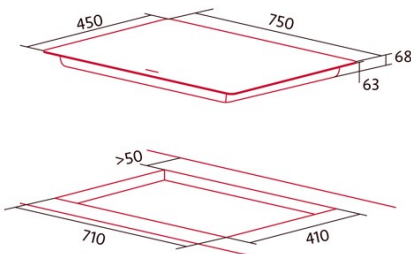

NorCook IV N7502 BK

Cod. 4114

EAN 8435025741140

4114_NorCook IV N7502 BK

GENERAL INFORMATION

EAN/UPC	8435025741140
Subfamily	Mixed

Product sheet

Number of cooking zones	2
Zone 1: Technology	Radiant
Zone 1: Type of zone	Double
Zone 1: Position	Left
Zone 1: Zone diameter (mm)	27
Zone 1: Power (kW)	2,4
Zone 1: Consumption (Wh / kg)	193,5
Zone 1B: Zone diameter (mm)	21
Zone 1B: Power (kW)	1,5
Zone 1C: Zone diameter (mm)	N/A
Zone 2: Technology	Induction
Zone 2: Type of zone	Simple
Zone 2: Position	Right
Zone 2: Zone diameter (mm)	22
Zone 2: Power (kW)	2,3
Zone 2: Booster (kW)	3
Zone 2: Consumption (Wh / kg)	176,3
Zone 2B: Zone diameter (mm)	N/A
Zone 2C: Zone diameter (mm)	N/A
Zone 3: Technology	N/A
Zone 3: Type of zone	N/A
Zone 3: Position	N/A
Zone 3: Zone diameter (mm)	N/A
Zone 3B: Zone diameter (mm)	N/A
Zone 3C: Zone diameter (mm)	N/A
Zone 4: Technology	N/A
Zone 4: Type of zone	N/A
Zone 4: Position	N/A
Zone 4: Zone diameter (mm)	N/A
Zone 4B: Zone diameter (mm)	N/A
Zone 4C: Zone diameter (mm)	N/A
Zone 5: Technology	N/A
Zone 5: Type of zone	N/A
Zone 5: Position	N/A
Zone 5: Zone diameter (mm)	N/A
Zone 5B: Zone diameter (mm)	N/A
Zone 5C: Zone diameter (mm)	N/A
Zone 6: Technology	N/A
Zone 6: Type of zone	N/A
Zone 6: Position	N/A
Zone 6: Zone diameter (mm)	N/A
Zone 6B: Zone diameter (mm)	N/A
Zone 6C: Zone diameter (mm)	N/A

Dimensions

Width (mm)	750
Height (mm)	68
Depth (mm)	450
Built-in width (mm)	710
Built-in depth (mm)	410
Easy installation system	Quick Fix

Finishing

Material	Glass
Bevel	Front
Frame	No
Cooking supports	N/A