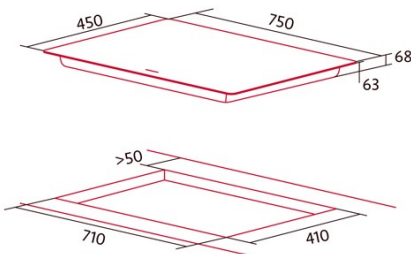

GENERAL INFORMATION

EAN/UPC	8435025741140
Subfamily	Mixed

Product sheet

Number of cooking zones	2
Zone 1: Technology	Radiant
Zone 1: Type of zone	Double
Zone 1: Position	Left
Zone 1: Zone diameter (mm)	27
Zone 1: Power (kW)	2,4
Zone 1: Consumption (Wh / kg)	193,5
Zone 1B: Zone diameter (mm)	21
Zone 1B: Power (kW)	1,5
Zone 1C: Zone diameter (mm)	N/A
Zone 2: Technology	Induction
Zone 2: Type of zone	Simple
Zone 2: Position	Right
Zone 2: Zone diameter (mm)	22
Zone 2: Power (kW)	2,3
Zone 2: Booster (kW)	3
Zone 2: Consumption (Wh / kg)	176,3
Zone 2B: Zone diameter (mm)	N/A
Zone 2C: Zone diameter (mm)	N/A
Zone 3: Technology	N/A
Zone 3: Type of zone	N/A
Zone 3: Position	N/A
Zone 3: Zone diameter (mm)	N/A
Zone 3B: Zone diameter (mm)	N/A
Zone 3C: Zone diameter (mm)	N/A
Zone 4: Technology	N/A
Zone 4: Type of zone	N/A
Zone 4: Position	N/A
Zone 4: Zone diameter (mm)	N/A
Zone 4B: Zone diameter (mm)	N/A
Zone 4C: Zone diameter (mm)	N/A
Zone 5: Technology	N/A
Zone 5: Type of zone	N/A
Zone 5: Position	N/A
Zone 5: Zone diameter (mm)	N/A
Zone 5B: Zone diameter (mm)	N/A
Zone 5C: Zone diameter (mm)	N/A
Zone 6: Technology	N/A
Zone 6: Type of zone	N/A
Zone 6: Position	N/A
Zone 6: Zone diameter (mm)	N/A
Zone 6B: Zone diameter (mm)	N/A
Zone 6C: Zone diameter (mm)	N/A

Dimensions

Width (mm)	750
Height (mm)	68
Depth (mm)	450
Built-in width (mm)	710
Built-in depth (mm)	410
Easy installation system	Quick Fix

Finishing

Material	Glass
Bevel	Front
Frame	No
Cooking supports	N/A

Control