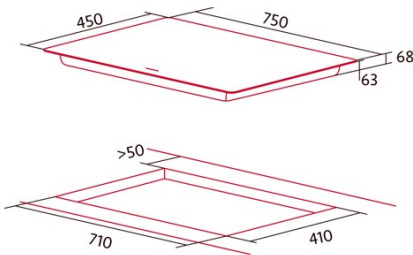

NorCook IH N7502 BK

Cod. 4112

EAN 8435025741126

4112_NorCook IH N7502 BK

GENERAL INFORMATION

EAN/UPC	8435025741126
Subfamily	Induction

Product sheet

Number of cooking zones	2
Zone 1: Technology	Induction
Zone 1: Type of zone	Simple
Zone 1: Position	Left
Zone 1: Zone diameter (mm)	27
Zone 1: Power (kW)	2,3
Zone 1: Booster (kW)	3
Zone 1: Consumption (Wh / kg)	187,2
Zone 1B: Zone diameter (mm)	N/A
Zone 1C: Zone diameter (mm)	N/A
Zone 2: Technology	Induction
Zone 2: Type of zone	Simple
Zone 2: Position	Right
Zone 2: Zone diameter (mm)	22
Zone 2: Power (kW)	2,3
Zone 2: Booster (kW)	3
Zone 2: Consumption (Wh / kg)	176,3
Zone 2B: Zone diameter (mm)	N/A
Zone 2C: Zone diameter (mm)	N/A
Zone 3: Technology	N/A
Zone 3: Type of zone	N/A
Zone 3: Position	N/A
Zone 3: Zone diameter (mm)	N/A
Zone 3B: Zone diameter (mm)	N/A
Zone 3C: Zone diameter (mm)	N/A
Zone 4: Technology	N/A
Zone 4: Type of zone	N/A
Zone 4: Position	N/A
Zone 4: Zone diameter (mm)	N/A
Zone 4B: Zone diameter (mm)	N/A
Zone 4C: Zone diameter (mm)	N/A
Zone 5: Technology	N/A
Zone 5: Type of zone	N/A
Zone 5: Position	N/A
Zone 5: Zone diameter (mm)	N/A
Zone 5B: Zone diameter (mm)	N/A
Zone 5C: Zone diameter (mm)	N/A
Zone 6: Technology	N/A
Zone 6: Type of zone	N/A
Zone 6: Position	N/A
Zone 6: Zone diameter (mm)	N/A
Zone 6B: Zone diameter (mm)	N/A
Zone 6C: Zone diameter (mm)	N/A

Dimensions

Width (mm)	750
Height (mm)	68
Depth (mm)	450
Built-in width (mm)	710
Built-in depth (mm)	410
Easy installation system	Quick Fix

Finishing

Material	Glass
Bevel	Front
Frame	No
Cooking supports	N/A