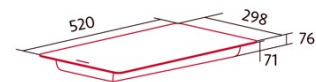

NorCook IH N3200 BK

Cod. 4110

EAN 8435025741102

4110_NORCOOK N3200 BK

GENERAL INFORMATION

EAN/UPC	8435025741102
Subfamily	Induction

Product sheet

Number of cooking zones	2
Zone 1: Technology	Induction
Zone 1: Type of zone	Rectangular Flexible
Zone 1: Position	Front
Zone 1: Zone diameter (mm)	21x20
Zone 1: Power (kW)	1,6
Zone 1: Booster (kW)	1,85
Zone 1: Consumption (Wh / kg)	182,9
Zone 1B: Zone diameter (mm)	N/A
Zone 1C: Zone diameter (mm)	N/A
Zone 2: Technology	Induction
Zone 2: Type of zone	Rectangular Flexible
Zone 2: Position	Rear
Zone 2: Zone diameter (mm)	21x20
Zone 2: Power (kW)	2,1
Zone 2: Booster (kW)	3
Zone 2: Consumption (Wh / kg)	182,7
Zone 2B: Zone diameter (mm)	N/A
Zone 2C: Zone diameter (mm)	N/A
Zone 3: Technology	N/A
Zone 3: Type of zone	N/A
Zone 3: Position	N/A
Zone 3: Zone diameter (mm)	N/A
Zone 3B: Zone diameter (mm)	N/A
Zone 3C: Zone diameter (mm)	N/A
Zone 4: Technology	N/A
Zone 4: Type of zone	N/A
Zone 4: Position	N/A
Zone 4: Zone diameter (mm)	N/A
Zone 4B: Zone diameter (mm)	N/A
Zone 4C: Zone diameter (mm)	N/A
Zone 5: Technology	N/A
Zone 5: Type of zone	N/A
Zone 5: Position	N/A
Zone 5: Zone diameter (mm)	N/A
Zone 5B: Zone diameter (mm)	N/A
Zone 5C: Zone diameter (mm)	N/A
Zone 6: Technology	N/A
Zone 6: Type of zone	N/A
Zone 6: Position	N/A
Zone 6: Zone diameter (mm)	N/A
Zone 6B: Zone diameter (mm)	N/A
Zone 6C: Zone diameter (mm)	N/A

Dimensions

Width (mm)	298
Height (mm)	76
Depth (mm)	520
Built-in width (mm)	275
Built-in depth (mm)	500
Easy installation system	Quick Fix

Finishing

Material	Glass
Bevel	Front
Frame	No
Cooking supports	N/A