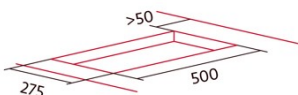

NorCook IH N3200 BK

Cod. 4110

EAN 8435025741102

4110_NORCOOK N3200 BK

GENERAL INFORMATION

EAN/UPC	8435025741102
Subfamily	Induction

Product sheet

Number of cooking zones	2
Zone 1: Technology	Induction
Zone 1: Type of zone	Rectangular Flexible
Zone 1: Position	Front
Zone 1: Zone diameter (mm)	21x20
Zone 1: Power (kW)	1,6
Zone 1: Booster (kW)	1,85
Zone 1: Consumption (Wh / kg)	182,9
Zone 1B: Zone diameter (mm)	N/A
Zone 1C: Zone diameter (mm)	N/A
Zone 2: Technology	Induction
Zone 2: Type of zone	Rectangular Flexible
Zone 2: Position	Rear
Zone 2: Zone diameter (mm)	21x20
Zone 2: Power (kW)	2,1
Zone 2: Booster (kW)	3
Zone 2: Consumption (Wh / kg)	182,7
Zone 2B: Zone diameter (mm)	N/A
Zone 2C: Zone diameter (mm)	N/A
Zone 3: Technology	N/A
Zone 3: Type of zone	N/A
Zone 3: Position	N/A
Zone 3: Zone diameter (mm)	N/A
Zone 3B: Zone diameter (mm)	N/A
Zone 3C: Zone diameter (mm)	N/A
Zone 4: Technology	N/A
Zone 4: Type of zone	N/A
Zone 4: Position	N/A
Zone 4: Zone diameter (mm)	N/A
Zone 4B: Zone diameter (mm)	N/A
Zone 4C: Zone diameter (mm)	N/A
Zone 5: Technology	N/A
Zone 5: Type of zone	N/A
Zone 5: Position	N/A
Zone 5: Zone diameter (mm)	N/A
Zone 5B: Zone diameter (mm)	N/A
Zone 5C: Zone diameter (mm)	N/A
Zone 6: Technology	N/A
Zone 6: Type of zone	N/A
Zone 6: Position	N/A
Zone 6: Zone diameter (mm)	N/A
Zone 6B: Zone diameter (mm)	N/A
Zone 6C: Zone diameter (mm)	N/A

Dimensions

Width (mm)	298
Height (mm)	76
Depth (mm)	520
Built-in width (mm)	275
Built-in depth (mm)	500
Easy installation system	Quick Fix

Finishing

Material	Glass
Bevel	Front
Frame	No
Cooking supports	N/A