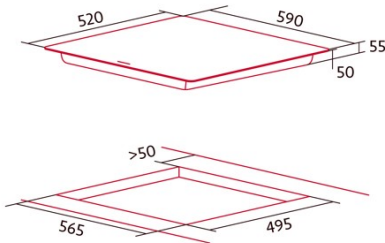

GENERAL INFORMATION

EAN/UPC	8435025741072
Subfamily	Induction

Product sheet

Number of cooking zones	4
Zone 1: Technology	Induction
Zone 1: Type of zone	Rectangular Flexible
Zone 1: Position	Front Left
Zone 1: Zone diameter (mm)	21,5x20
Zone 1: Power (kW)	2,1
Zone 1: Booster (kW)	3
Zone 1: Consumption (Wh / kg)	189
Zone 1B: Zone diameter (mm)	N/A
Zone 1C: Zone diameter (mm)	N/A
Zone 2: Technology	Induction
Zone 2: Type of zone	Rectangular Flexible
Zone 2: Position	Rear Left
Zone 2: Zone diameter (mm)	21,5x20
Zone 2: Power (kW)	2,1
Zone 2: Booster (kW)	3
Zone 2: Consumption (Wh / kg)	189
Zone 2B: Zone diameter (mm)	N/A
Zone 2C: Zone diameter (mm)	N/A
Zone 3: Technology	Induction
Zone 3: Type of zone	Rectangular Flexible
Zone 3: Position	Rear Right
Zone 3: Zone diameter (mm)	21,5x20
Zone 3: Power (kW)	2,1
Zone 3: Booster (kW)	3
Zone 3: Consumption (Wh / kg)	189
Zone 3B: Zone diameter (mm)	N/A
Zone 3C: Zone diameter (mm)	N/A
Zone 4: Technology	Induction
Zone 4: Type of zone	Rectangular Flexible
Zone 4: Position	Front Right
Zone 4: Zone diameter (mm)	21,5x20
Zone 4: Power (kW)	2,1
Zone 4: Booster (kW)	3
Zone 4: Consumption (Wh / kg)	189
Zone 4B: Zone diameter (mm)	N/A
Zone 4C: Zone diameter (mm)	N/A
Zone 5: Technology	N/A
Zone 5: Type of zone	N/A
Zone 5: Position	N/A
Zone 5: Zone diameter (mm)	N/A
Zone 5B: Zone diameter (mm)	N/A
Zone 5C: Zone diameter (mm)	N/A
Zone 6: Technology	N/A
Zone 6: Type of zone	N/A
Zone 6: Position	N/A
Zone 6: Zone diameter (mm)	N/A
Zone 6B: Zone diameter (mm)	N/A
Zone 6C: Zone diameter (mm)	N/A

Dimensions

Width (mm)	590
Height (mm)	55
Depth (mm)	520
Built-in width (mm)	565
Built-in height (mm)	50
Built-in depth (mm)	495
Easy installation system	Quick Fix

Finishing

Material	Glass
Bevel	Front
Frame	No
Cooking supports	N/A

Control