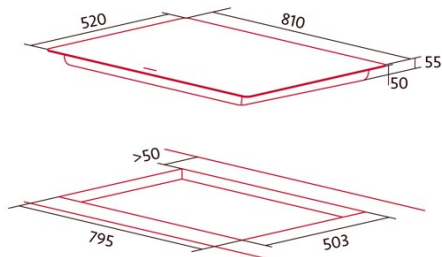

NorCook IH N8205 BK

Cod. 4104

EAN 8435025741041

4104_NorCook IH N8205 BK

GENERAL INFORMATION

EAN/UPC	8435025741041
Subfamily	Induction

Product sheet

Number of cooking zones	1
Zone 1: Technology	Induction
Zone 1: Type of zone	Total
Zone 1: Position	N/A
Zone 1: Zone diameter (mm)	75,5x38
Zone 1: Power (kW)	11
Zone 1: Consumption (Wh / kg)	191
Zone 1B: Zone diameter (mm)	N/A
Zone 1C: Zone diameter (mm)	N/A
Zone 2: Technology	N/A
Zone 2: Type of zone	N/A
Zone 2: Position	N/A
Zone 2: Zone diameter (mm)	N/A
Zone 2B: Zone diameter (mm)	N/A
Zone 2C: Zone diameter (mm)	N/A
Zone 3: Technology	N/A
Zone 3: Type of zone	N/A
Zone 3: Position	N/A
Zone 3: Zone diameter (mm)	N/A
Zone 3B: Zone diameter (mm)	N/A
Zone 3C: Zone diameter (mm)	N/A
Zone 4: Technology	N/A
Zone 4: Type of zone	N/A
Zone 4: Position	N/A
Zone 4: Zone diameter (mm)	N/A
Zone 4B: Zone diameter (mm)	N/A
Zone 4C: Zone diameter (mm)	N/A
Zone 5: Technology	N/A
Zone 5: Type of zone	N/A
Zone 5: Position	N/A
Zone 5: Zone diameter (mm)	N/A
Zone 5B: Zone diameter (mm)	N/A
Zone 5C: Zone diameter (mm)	N/A
Zone 6: Technology	N/A
Zone 6: Type of zone	N/A
Zone 6: Position	N/A
Zone 6: Zone diameter (mm)	N/A
Zone 6B: Zone diameter (mm)	N/A
Zone 6C: Zone diameter (mm)	N/A

Dimensions

Width (mm)	810
Height (mm)	55
Depth (mm)	520
Built-in width (mm)	795
Built-in height (mm)	50
Built-in depth (mm)	503
Easy installation system	Quick Fix

Finishing

Material	Glass
Bevel	Front
Frame	No
Cooking supports	N/A