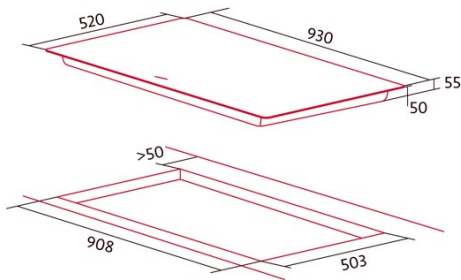

NorCook IH N9205 BK

Cod. 4103

EAN 8435025741034

4103_NorCook IH N9205 BK

GENERAL INFORMATION

EAN/UPC	8435025741034
Subfamily	Induction

Product sheet

Number of cooking zones	1
Zone 1: Technology	Induction
Zone 1: Type of zone	Total
Zone 1: Position	N/A
Zone 1: Zone diameter (mm)	87x38
Zone 1: Power (kW)	11
Zone 1: Consumption (Wh / kg)	190,7
Zone 1B: Zone diameter (mm)	N/A
Zone 1C: Zone diameter (mm)	N/A
Zone 2: Technology	N/A
Zone 2: Type of zone	N/A
Zone 2: Position	N/A
Zone 2: Zone diameter (mm)	N/A
Zone 2B: Zone diameter (mm)	N/A
Zone 2C: Zone diameter (mm)	N/A
Zone 3: Technology	N/A
Zone 3: Type of zone	N/A
Zone 3: Position	N/A
Zone 3: Zone diameter (mm)	N/A
Zone 3B: Zone diameter (mm)	N/A
Zone 3C: Zone diameter (mm)	N/A
Zone 4: Technology	N/A
Zone 4: Type of zone	N/A
Zone 4: Position	N/A
Zone 4: Zone diameter (mm)	N/A
Zone 4B: Zone diameter (mm)	N/A
Zone 4C: Zone diameter (mm)	N/A
Zone 5: Technology	N/A
Zone 5: Type of zone	N/A
Zone 5: Position	N/A
Zone 5: Zone diameter (mm)	N/A
Zone 5B: Zone diameter (mm)	N/A
Zone 5C: Zone diameter (mm)	N/A
Zone 6: Technology	N/A
Zone 6: Type of zone	N/A
Zone 6: Position	N/A
Zone 6: Zone diameter (mm)	N/A
Zone 6B: Zone diameter (mm)	N/A
Zone 6C: Zone diameter (mm)	N/A

Dimensions

Width (mm)	930
Height (mm)	55
Depth (mm)	520
Built-in width (mm)	908
Built-in height (mm)	50
Built-in depth (mm)	503
Easy installation system	Quick Fix

Finishing

Material	Glass
Bevel	Front
Frame	No
Cooking supports	N/A