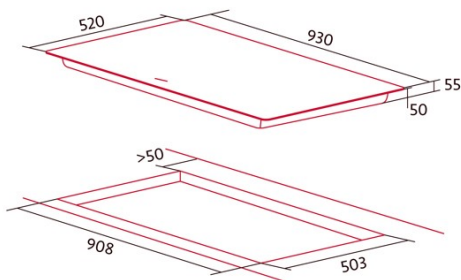

NorCook IH N9205 BK

Cod. 4103

EAN 8435025741034

4103_NorCook IH N9205 BK

GENERAL INFORMATION

EAN/UPC	8435025741034
Subfamily	Induction

Product sheet

Number of cooking zones	1
Zone 1: Technology	Induction
Zone 1: Type of zone	Total
Zone 1: Position	N/A
Zone 1: Zone diameter (mm)	87x38
Zone 1: Power (kW)	11
Zone 1: Consumption (Wh / kg)	190,7
Zone 1B: Zone diameter (mm)	N/A
Zone 1C: Zone diameter (mm)	N/A
Zone 2: Technology	N/A
Zone 2: Type of zone	N/A
Zone 2: Position	N/A
Zone 2: Zone diameter (mm)	N/A
Zone 2B: Zone diameter (mm)	N/A
Zone 2C: Zone diameter (mm)	N/A
Zone 3: Technology	N/A
Zone 3: Type of zone	N/A
Zone 3: Position	N/A
Zone 3: Zone diameter (mm)	N/A
Zone 3B: Zone diameter (mm)	N/A
Zone 3C: Zone diameter (mm)	N/A
Zone 4: Technology	N/A
Zone 4: Type of zone	N/A
Zone 4: Position	N/A
Zone 4: Zone diameter (mm)	N/A
Zone 4B: Zone diameter (mm)	N/A
Zone 4C: Zone diameter (mm)	N/A
Zone 5: Technology	N/A
Zone 5: Type of zone	N/A
Zone 5: Position	N/A
Zone 5: Zone diameter (mm)	N/A
Zone 5B: Zone diameter (mm)	N/A
Zone 5C: Zone diameter (mm)	N/A
Zone 6: Technology	N/A
Zone 6: Type of zone	N/A
Zone 6: Position	N/A
Zone 6: Zone diameter (mm)	N/A
Zone 6B: Zone diameter (mm)	N/A
Zone 6C: Zone diameter (mm)	N/A

Dimensions

Width (mm)	930
Height (mm)	55
Depth (mm)	520
Built-in width (mm)	908
Built-in height (mm)	50
Built-in depth (mm)	503
Easy installation system	Quick Fix

Finishing

Material	Glass
Bevel	Front
Frame	No
Cooking supports	N/A