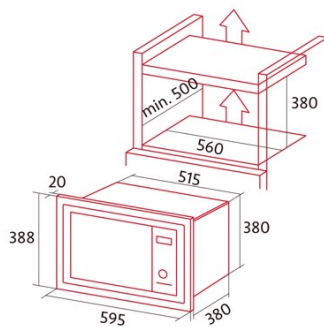

NorChef MO 6600 SS

Cod. 2154

EAN 8422248348430

GENERAL INFORMATION

EAN/UPC	8422248348430
Subfamily	Multifunction

Product sheet

Energy Efficiency Index (EEI)	93,9
Energy efficiency class	A
Energy consumption in conventional mode (kWh/cycle)	0,93
Energy consumption in fan mode (kWh/cycle)	0,77
Heat source	Electricity
Number of cavities	1
Cavity volume (L)	65

Dimensions

Width (mm)	560
Height (mm)	595
Depth (mm)	550
Built-in width (mm)	594
Built-in height (mm)	594
Built-in depth (mm)	535

Controls

Control type	Electronic
Display	WHITE
Number of functions	9
Functions	Top_heating_with_fan;Double Grill;3D cooking;Defrosting;Grill;Light;Eco;Bottom heating with fan;Turbo heating
On/off indicator	√
Thermostat indicator	√
Minimum temperature [°C]	50
Maximum temperature [°C]	250

Characteristics

Cleaning	No
Enamel	Easy cleaning Nclean enamel
Drop down grill	-
Removable inner glass	√
Light type	LED
Number of light bulbs	20
Bulb power [W]	1
Number of door glasses	4
Manual door lock	-
Soft close	√
Cavity type	Flat
Levels	5
Telescopic guides	0.6
Convection fan	√

Safety

Cooling fan	√
Overheating protection	√
Automatic safety shutdown	-
Pyrolysis door lock	-
Pyrolysis lock indicator	-

Electrical connection

Power of the upper heating element [W]	1000
Lower power of the heating element [W]	1200
Turbocharger power [W]	2300
Nominal voltage (V)	220-240
Nominal frequency (Hz)	50/60
Plug type	No plug

Accessories