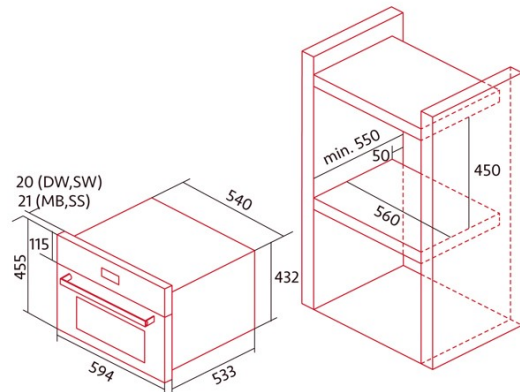

GENERAL INFORMATION

EAN/UPC	8422248348287
Subfamily	Compact

Product sheet

Heat source	Electricity
Appliance mass [Kg]	34,2
Number of cavities	1
Cavity volume (L)	34

Dimensions

Width (mm)	594
Height (mm)	453
Depth (mm)	562
Built-in width (mm)	594
Built-in height (mm)	432
Built-in depth (mm)	533

Controls

Control type	Mechanical
Display	WHITE
Number of functions	5
Functions	Grill;Steam;Decaling
Timer	Electronic
On/off indicator	√
Thermostat indicator	√
Minimum temperature [°C]	30
Maximum temperature [°C]	230
Minimum steam temperature [°C]	40
Maximum steam temperature [°C]	100

Characteristics

Cleaning	No
Enamel	No
Drop down grill	-
Removable inner glass	√
Light type	LED
Number of light bulbs	20
Bulb power [W]	1
Number of door glasses	3
Manual door lock	√
Soft close	-
Cavity type	Flat
Side racks	√
Levels	4
Telescopic guides	No
Convection fan	-

Safety

Cooling fan	√
Overheating protection	√
Automatic safety shutdown	√

Electrical connection

Nominal voltage (V)	220-240
Nominal frequency (Hz)	50/60
Nominal input power (W)	1200
Plug type	No plug

Accessories

Deep tray	-
Steam tray	√
Grill	√
Inner grill	√
Tray handle	-
Removable tank	√
Pizza stone	-
Roast kit	-