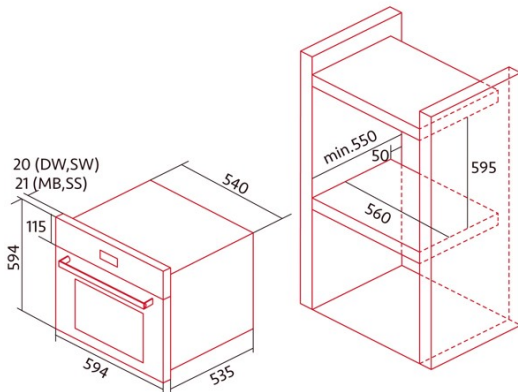

Accessories