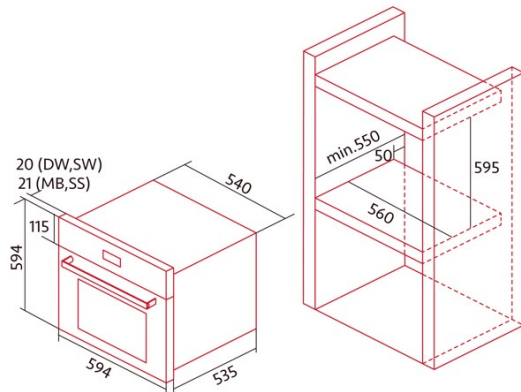

GENERAL INFORMATION

EAN/UPC	8422248348355
Subfamily	Multifunction

Product sheet

Energy Efficiency Index (EEI)	933
Energy efficiency class	A+
Heat source	Electricity
Appliance mass [Kg]	65
Number of cavities	1
Cavity volume (L)	65

Dimensions

Width (mm)	595
Height (mm)	596
Depth (mm)	560

Controls

Control type	Mechanical
Functions	Defrosting
Maximum temperature [°C]	250
Thermal probe	-

Characteristics

Cleaning	Pirólisis
Enamel	Easy cleaning Nclean enamel
Drop down grill	-
Removable inner glass	√
Number of light bulbs	25
Bulb power [W]	1
Number of door glasses	3
Soft close	√

Safety

Cooling fan	√
Overheating protection	√
Automatic safety shutdown	√

Electrical connection

Power of the upper heating element [W]	1200
Lower power of the heating element [W]	1100
Turbocharger power [W]	2300
Nominal voltage (V)	220-240
Nominal frequency (Hz)	50/60
Electric shock protection	Class I
Power cord length (m)	1
Plug type	No plug

Accessories

Deep tray	-
Steam tray	-
Grill	-
Inner grill	-
Telescopic guides	√
Tray handle	-
Removable tank	-
Pizza stone	-